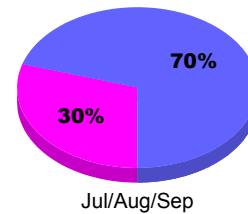

Membership Results
2011-2012

Membership
2010-2011

Month	Net Memb Goal	Actual New Memb	Actual Dropped Memb	Gain/Loss of Memb	Gain/Loss of Memb
Jul/Aug/Sep		53	-30	23	61
Totals		53	-30	23	61

Membership Results 2011-2012

Goal, New, Dropped, Gain/Loss

Comparison of Membership Gain/Loss

Current Year Compared to the Previous Year

Gender Comparison 2011-2012

Male Female